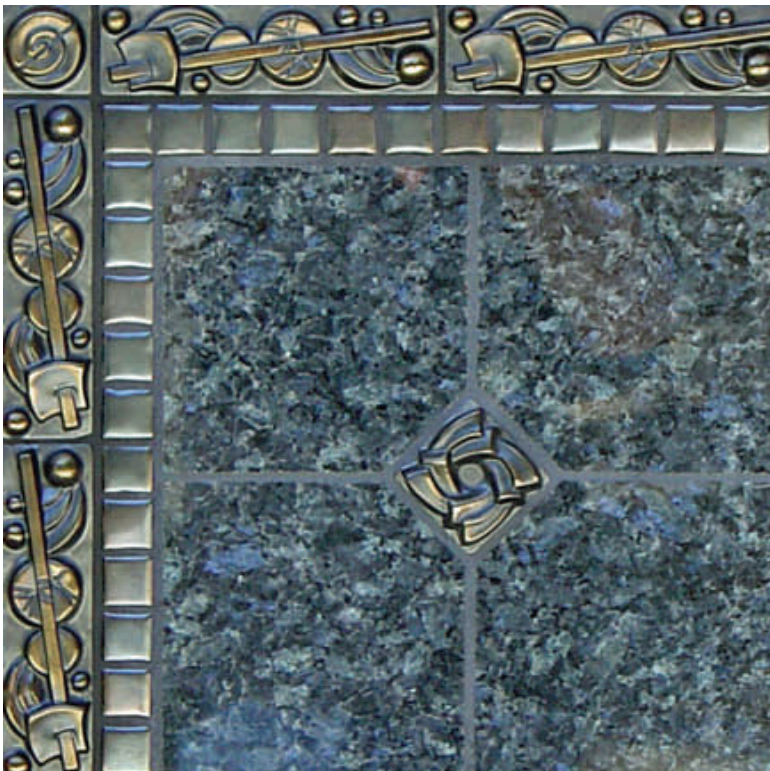

Fraser
Clay Works, Inc

Concept Board V7
Bronze G Street Loft

- G Street Loft 3.5x3.5 corner GSL3.5C
 - G Street Loft 3.5x6 GSL3.56
 - G Street Loft 5/8x6 GSL5/86
 - G Street Loft 3.5x3.5 corner GSL3.5C
- Medallion formed with 4 corner pieces
Show with Autumn Mist Slate