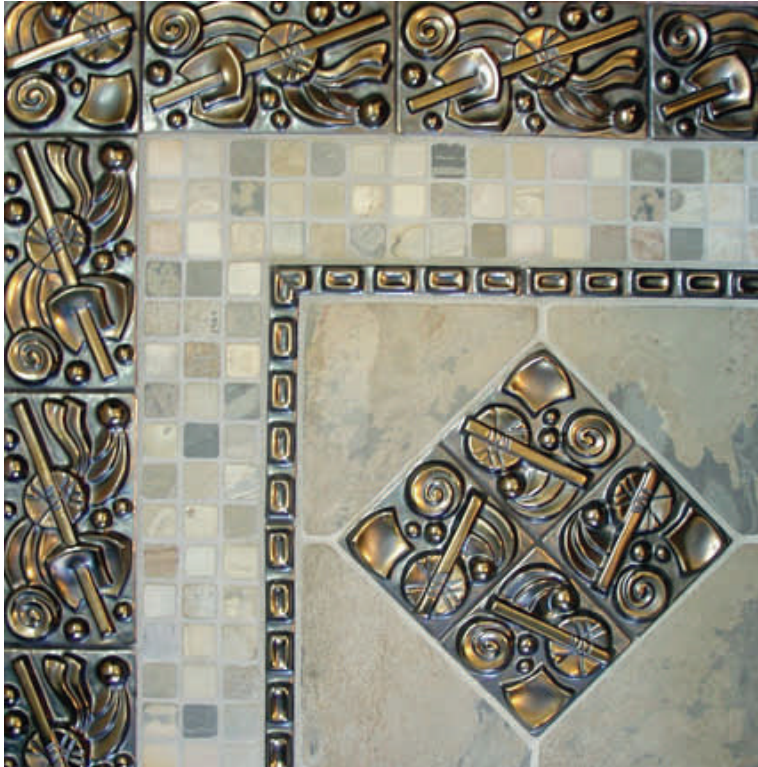

Fraser
Clay Works, Inc

Concept Board V7
Bronze G Street Loft

- G Street Loft 3.5x3.5 corner GSL3.5C
 - G Street Loft 3.5x6 GSL3.56
 - G Street Loft 5/8x6 GSL5/86
 - G Street Loft 3.5x3.5 corner GSL3.5C
- Medallion formed with 4 corner pieces
Show with Autumn Mist Slate

Concept Board S7
Bronze G Street Loft

- G Street Loft 1.75x1.75 corner GSL1.75C
 - G Street Loft 1.75x6 GSL1.756
 - Metallic Mosaic M66
 - G Street Loft 2x2 Vortex GSLV22
- Shown with Granite

Fraser
Clay Works, Inc