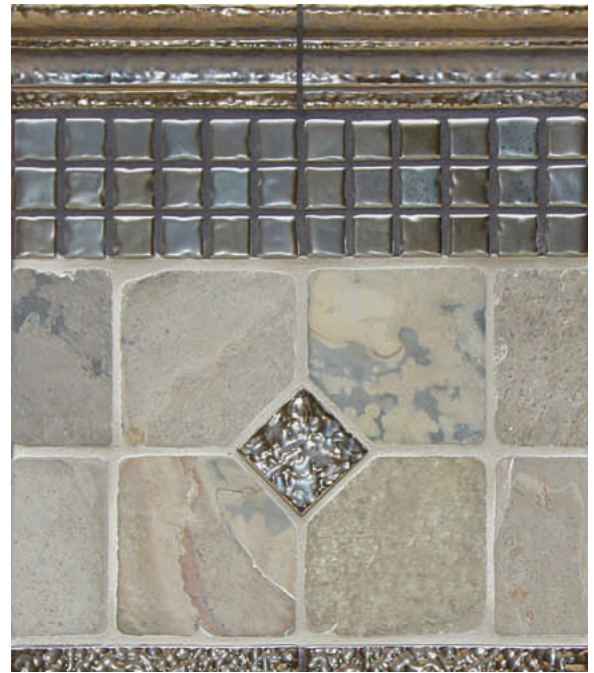

Fraser
Clay Works, Inc

Concept Board S1
Bronze Hammered Tiles
Hammered Crown Molding 1x6 CRM16
Hammered Square 1x1 HSQ11
Hammered Pencil Liner 5/8x6 HPLR5/86
Shown with Indian Multicolor Slate

Concept Board F5
Bronze Hammered Tiles
With Multicolor Metallic Mosaic

Hammered Crown Molding 2x6 HCRM26
1x1 Metallic Mosaic M66
Hammered Pencil Liner 5/8x6 HPLR5/86
Hammered Square 2x2 HSQ22
Shown with Autumn Mist Slate

Concept Board V5
Bronze Hammered Tiles
with Multicolor Metallic Mosaics