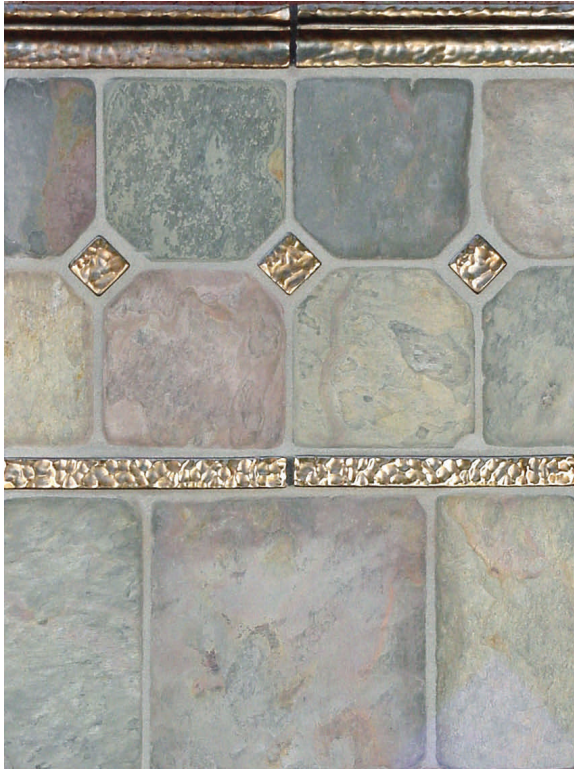

Fraser
Clay Works, Inc

Concept Board S1
Bronze Hammered Tiles
Hammered Crown Molding 1x6 CRM16
Hammered Square 1x1 HSQ11
Hammered Pencil Liner 5/8x6 HPLR5/86
Shown with Indian Multicolor Slate

Concept Board F5
Bronze Hammered Tiles
With Multicolor Metallic Mosaic

Hammered Crown Molding 2x6 HCRM26
1x1 Metallic Mosaic M66
Hammered Pencil Liner 5/8x6 HPLR5/86
Hammered Square 2x2 HSQ22
Shown with Autumn Mist Slate

Concept Board V5
Bronze Hammered Tiles
with Multicolor Metallic Mosaics